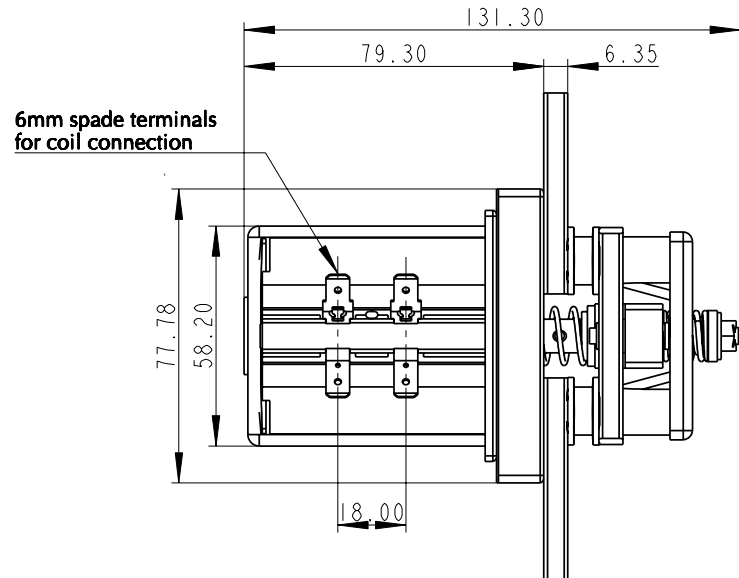

All dimensions in millimetres

CONNECTION DIAGRAM

- Rated coil voltage : 60 V
- Rated Current Continuous : 600 A

Heavy Duty DC Contactor
Model EN 937060