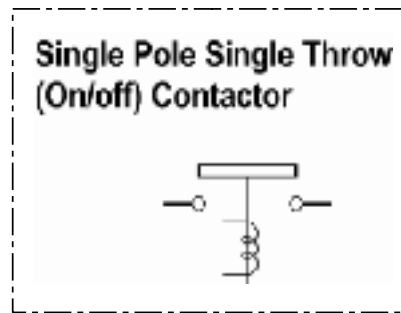

All dimensions in millimetres

CONNECTION DIAGRAM

- Rated coil voltage : 60 V
- Rated Current Continuous : 600 A

Heavy Duty DC Contactor
Model EN 937060